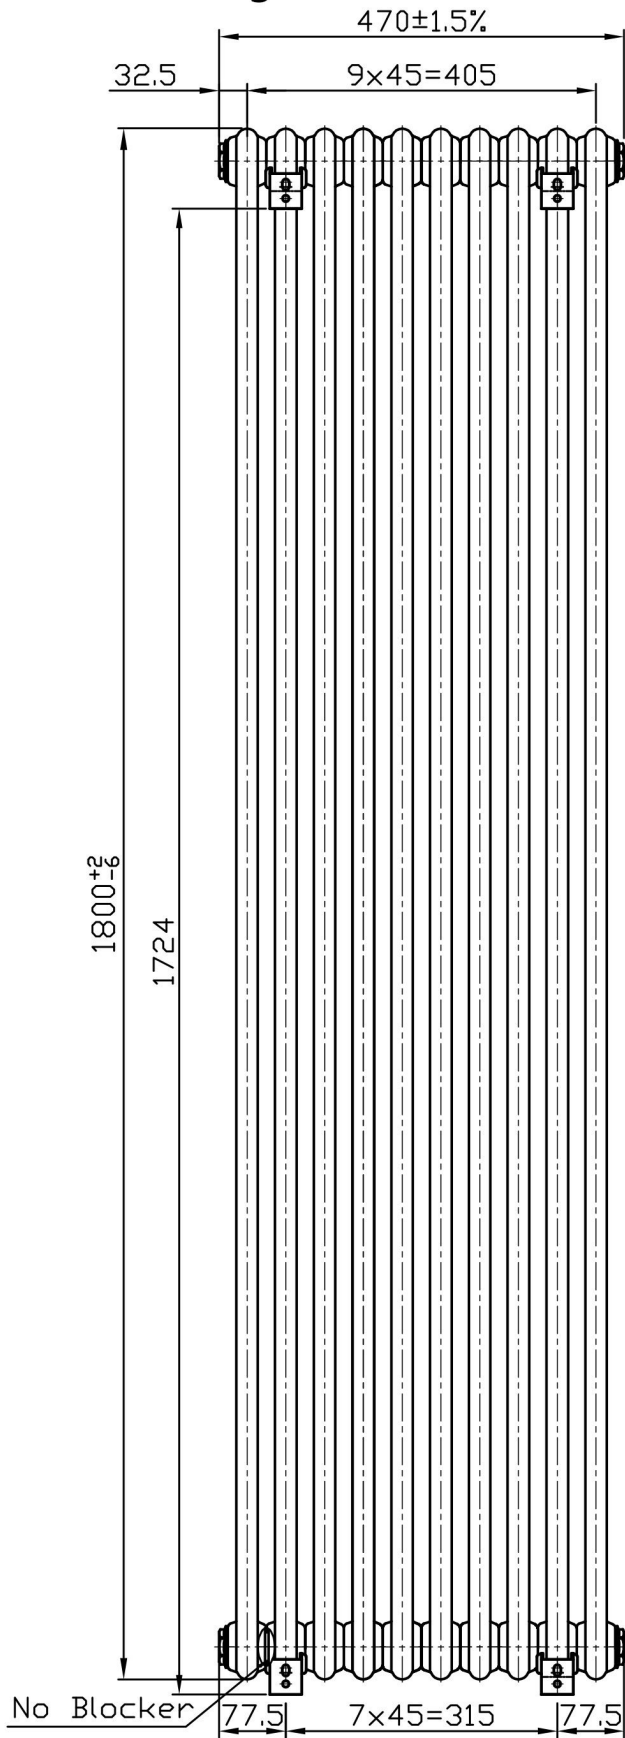

# Imperia 3 Column Vertical 1800 x 470mm. Bare Metal Technical Drawing

Unit: mm

**Eastbrook**   
 Eastbrook Road, Gloucester GL4 3DB  
 Technical Helpline : 01452 317890  
 Mon - Fri / 8am - 5pm  
 Email : technical@eastbrookco.com