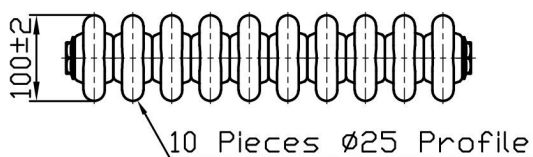

# Imperia 3 Column Vertical 1800 x 470mm. Bare Metal Technical Drawing

Unit: mm

**Eastbrook**   
 Eastbrook Road, Gloucester GL4 3DB  
 Technical Helpline : 01452 317890  
 Mon - Fri / 8am - 5pm  
 Email : technical@eastbrookco.com