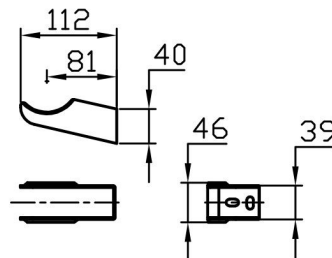

# Imperia 3 Column Vertical 1800 x 470mm. Bare Metal Technical Drawing

Unit: mm

**Eastbrook**   
 Eastbrook Road, Gloucester GL4 3DB  
 Technical Helpline : 01452 317890  
 Mon - Fri / 8am - 5pm  
 Email : technical@eastbrookco.com