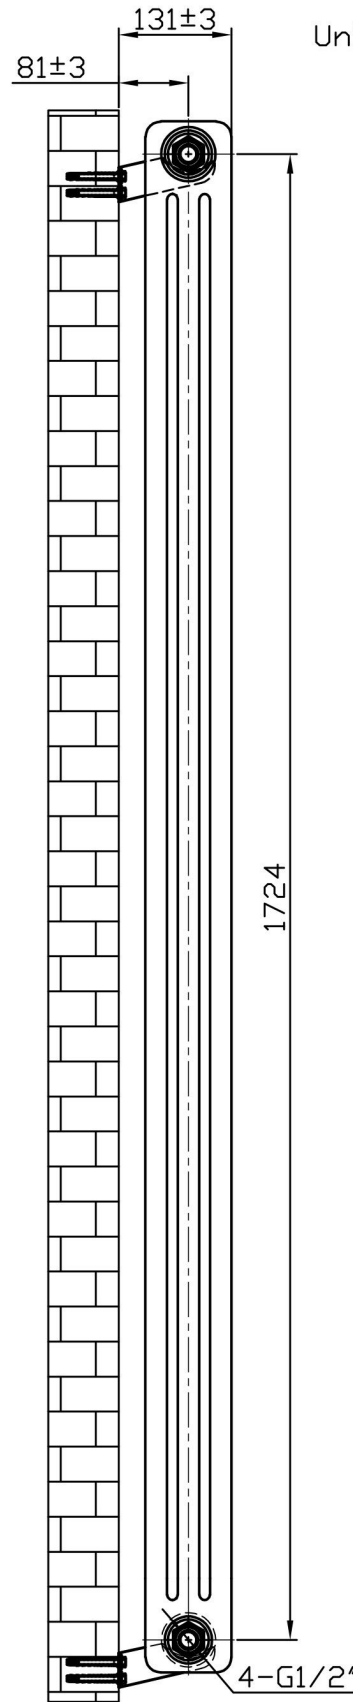

# Imperia 3 Column Vertical 1800 x 470mm. Bare Metal Technical Drawing

Unit: mm

**Eastbrook**   
 Eastbrook Road, Gloucester GL4 3DB  
 Technical Helpline : 01452 317890  
 Mon - Fri / 8am - 5pm  
 Email : technical@eastbrookco.com